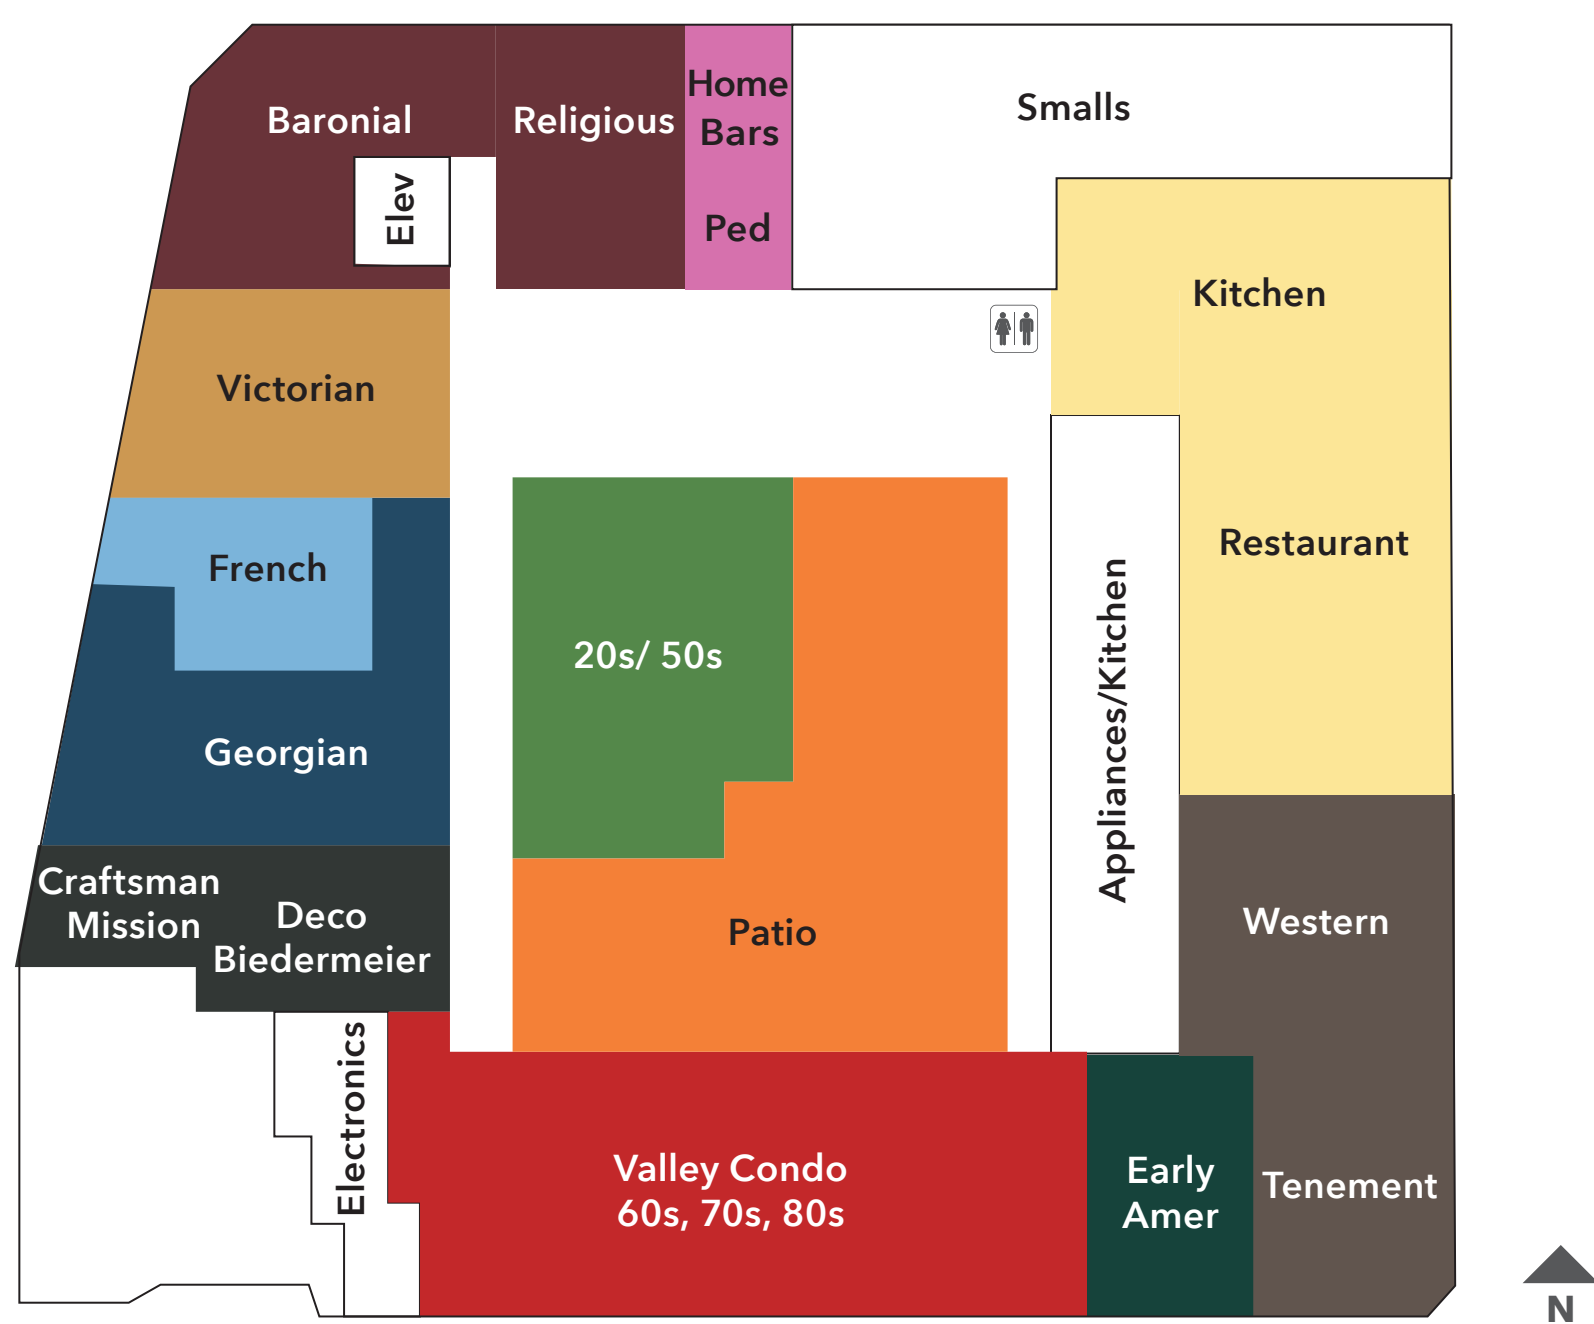

Floor 2

- 20s / 50s
- Baronial / Religious
- Deco / Biedermeier / Craftsman
- Early American
- French
- Georgian
- Home Bar and Pedestals
- Patio
- Restaurant / Kitchen
- Valley Condo
- Victorian
- Western / Tenement

Floor 1

- Asian
- Bars
- Commercial Bars
- Conference Tables
- Drapery
- Lighting
- Linen
- Metal Shop
- Modern
- Modern Bedroom
- Omega
- Order Desk
- Picture
- Pine
- Receiving
- Rugs
- Screens
- Shipping
- Shipping Dock
- Wood Shop

Basement

- Bank
- Cubes
- Dorm
- Floral
- Gym
- Music
- Office
- Parking Garage
- Podium
- Smalls
- Stacking Chairs
- Stan
- Upholstery